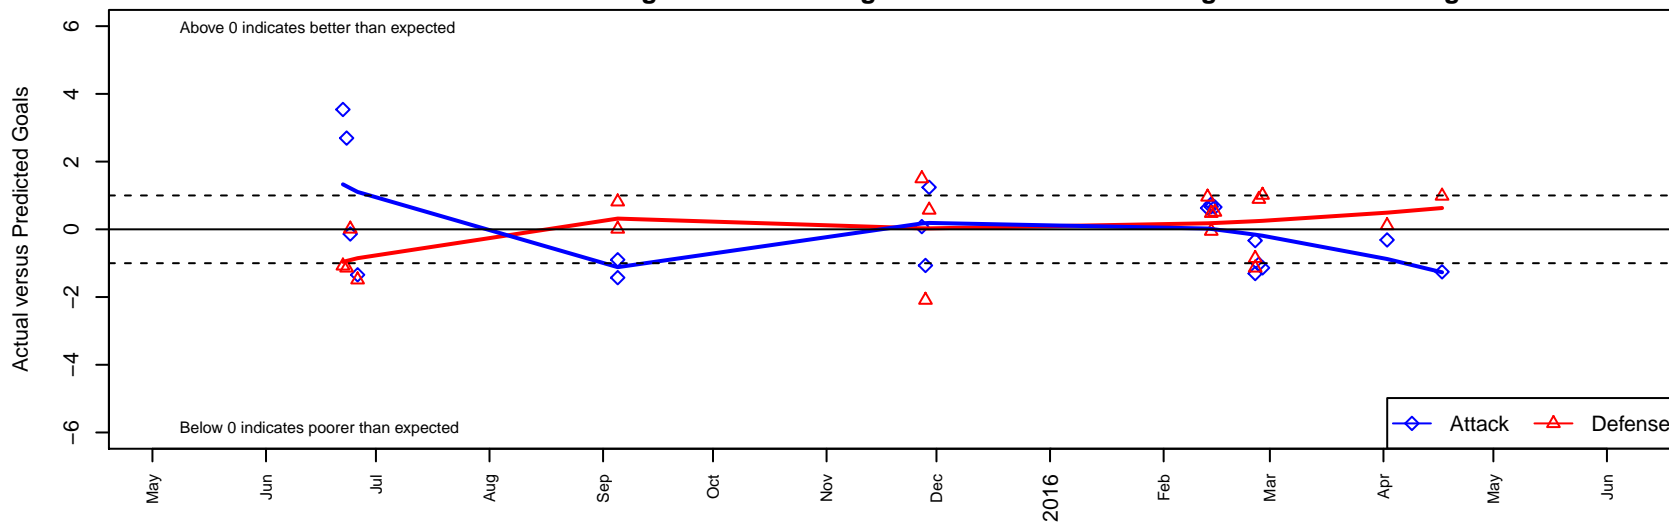

SC del Sol 00 Colavecchia B99

, AZ
 B99 total strength=1807
 attack=31.39 defense=34.29

alt names used:
 Sc del Sol Leebrook White (AZ) (SC)
 SC DEL SOL 2000 BOYS COLAVECCHIA
 SC DEL SOL 2000 BOYS COLAVECCHIA (AZ)
 SC DEL SOL2000 BOYS COLAVECCHIA
 SC DEL SOL 2000 BOYS COLAVECCHIA (AZ)

Venues played:
 2015 Far West Regionals U15
 2015 NHB Cup Flight 1
 2015 FWRL Desert Premier U16
 2015 PDT Phoenix Showcase – Red U16

SC del Sol 00 Colavecchia B99
 Dots are actual minus expected GF (blue circles) and GA (red triangles).
 Blue line is smoothed change in attack strength. Red is smoothed change in defense strength.

**attack and defense variance (black dot)
relative to other teams
and top 10 in region**

**attack and defense rating
relative to others at age
and all opponents in last 13 months**

**attack and defense rating
relative to others at age
and all opponents in last 13 months**

Performance relative to 13 month average

Performance relative to 13 month average

Distribution of opponents
 Red = Lose zone, Blue = Win zone, Green = Even
 Black line separates win/lose zones

lot. A=Neither has attack advantage, B=Opponent has both attack and defense advantage, C=Opponent has both attack and defense disadvantage, D=Both have